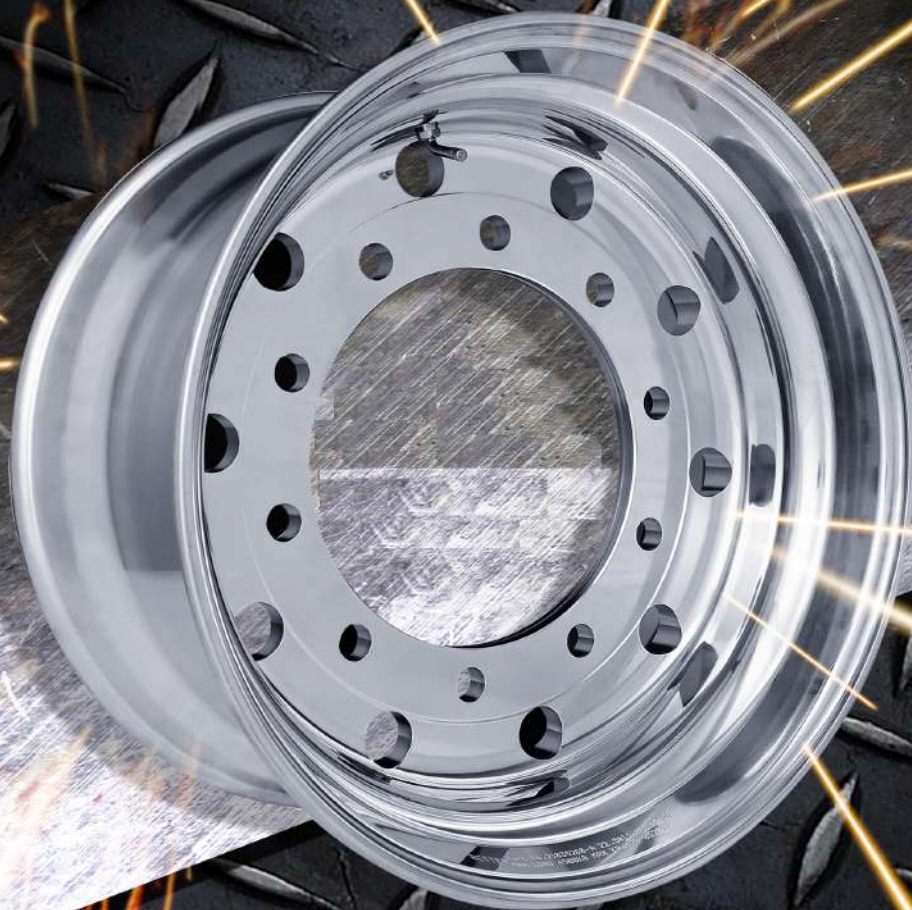

OUTSIDE POLISHED

ASTERO
ALUMINIUM FORGED WHEELS